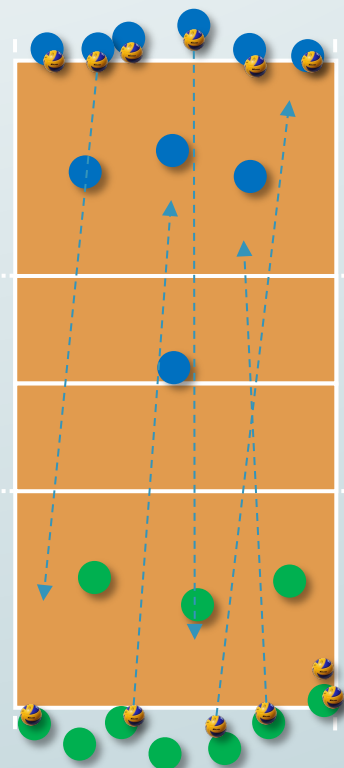

2 Min Serving