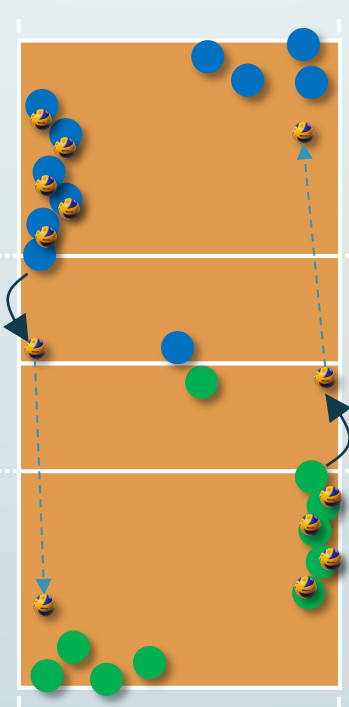

Min

Playing Teams

- 1 Straight on court doing 'pepper'
- ← Captains to score bench
- Teams change sides if required
- 5 Coaches submit lineups

Hit Down Line Only!

3 Mins hitting through 4

3 Mins hitting through 2