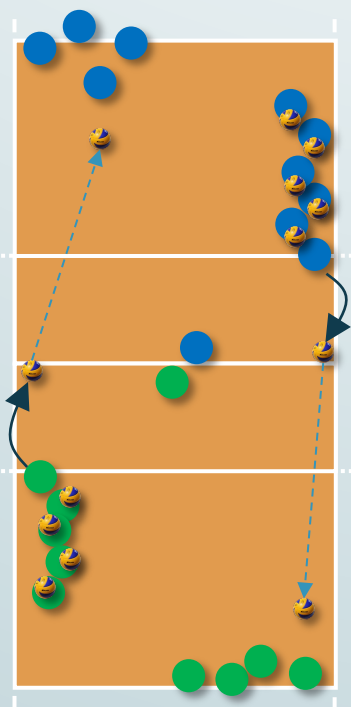

13 Minute Protocol

Duty only requires 1 person

Duty Team

- Blow Whistle, Start timer
- Get scoresheet and get both coaches' signatures
- Captains to score bench to perform coin toss
- Blow whistle starting net time

Min

Playing Teams

- 1 Straight on court doing 'pepper'
- ← Captains to score bench
- Teams change sides if required
- 5 Coaches submit lineups

Hit Down Line Only!

3 Mins hitting through 4

3 Mins hitting through 2